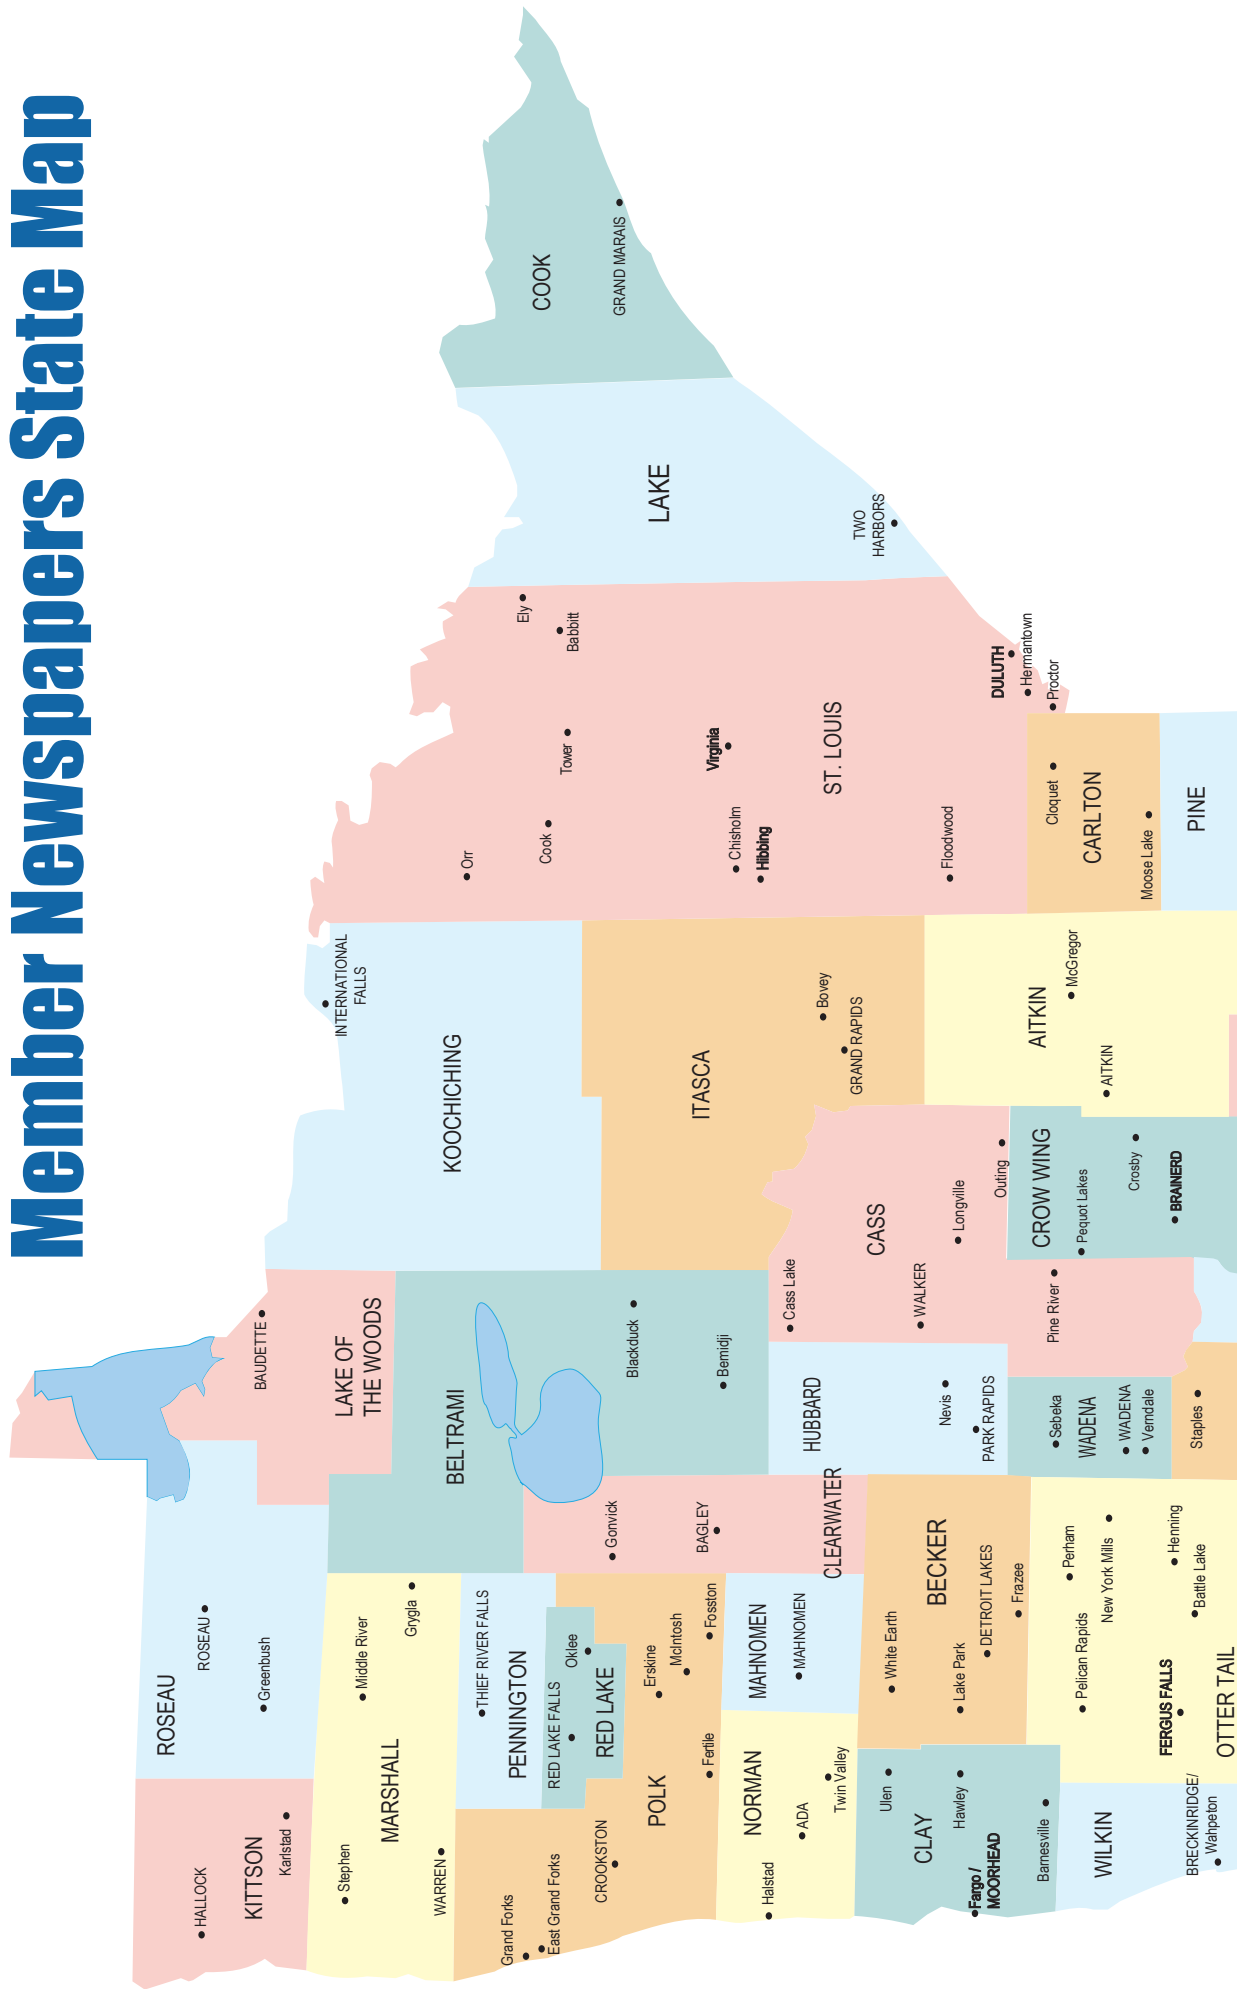

Member Newspapers State Map

- Legend**
- Minnesota Weekly - Monthly Newspapers
 - **Minnesota Daily Newspapers: Bolded**
 - NEWSPAPER LOCATED IN COUNTY SEAT: ALL CAPS

See Suburban map on page 58 for a complete listing of newspaper communities in the metro area.